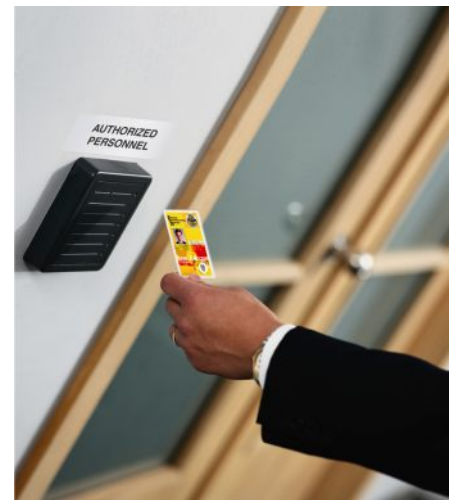

We can also integrate your Access Control System with a membership card or Photo ID badge system to provide you with the low-level or high-level security you require.

How Secure is Your Business?

The time is **NOW** to start thinking about using technology to protect people, your facilities and your assets. Our systems are totally scalable for companies of all sizes and all industry sectors. They can be as simple or as complex as your environment demands, and to give you the value and performance you need to meet your security needs today and for the future as your company grows.

Special Features

- Access Control and Security Solutions
- CCTV, Sensors, Door Control, ID Card Systems
- Employee Management Systems
- Magstripe, barcode, proximity cards and tags
- Multiple Locations
- Integration with fire and burglar alarm systems
- Alerts to authorized personnel for appropriate action
- Standard and customized reports